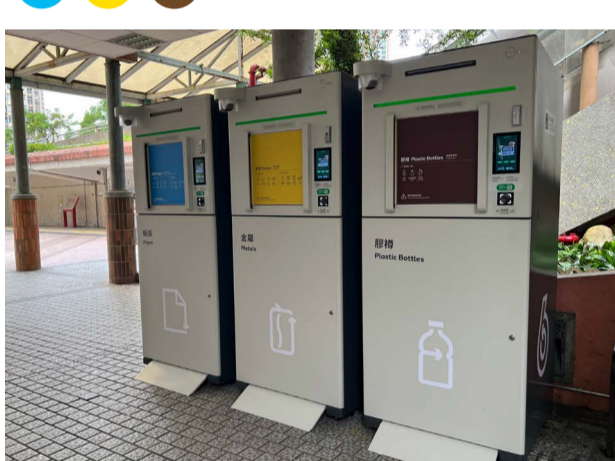

8 瀝源廣場1樓往瀝源街市行人通道 (近瀝源街市1號舖)
1/F Walkway to Lek Yuen Market (near stall No. 1)
Lek Yuen Plaza