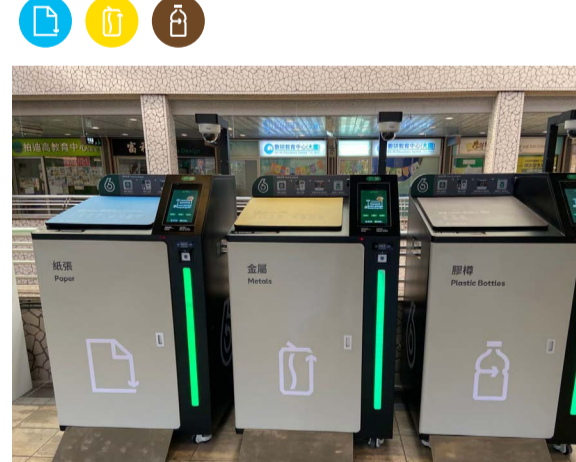

15 香港恒生大學袁炳濤校園羅許潔珊樓地下外
Outside G/F, Lo Hui Kit San Building, Hong Kong
The Hang Seng University of Hong Kong