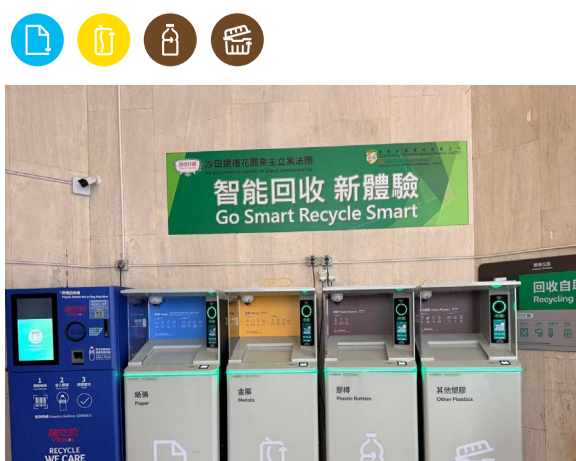

*只供該屋苑居民/該機構學生及教職員使用
For residents of the estate/students and teaching staff use only