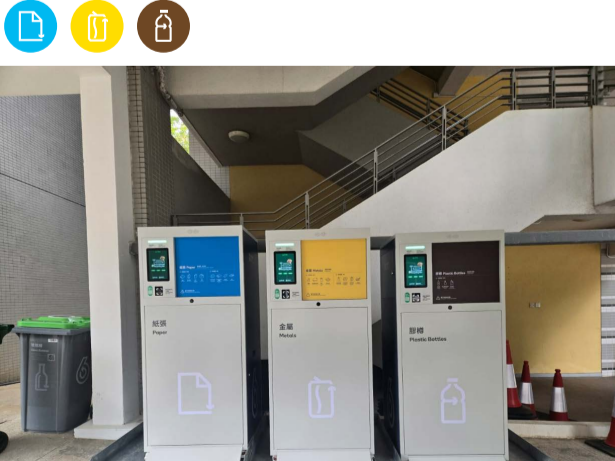

13 沙田廣場購物中心L1層(近扶手梯)
L1/F (near Escalators), Shatin Plaza

14 新翠商場2樓 (近E1扶手電梯)
2/F, Sun Chui Shopping Centre (Near Escalator no.1)

15 香港恒生大學袁炳濤校園羅許潔珊樓地下外
Outside G/F, Lo Hui Kit San Building, Hong Kong
The Hang Seng University of Hong Kong