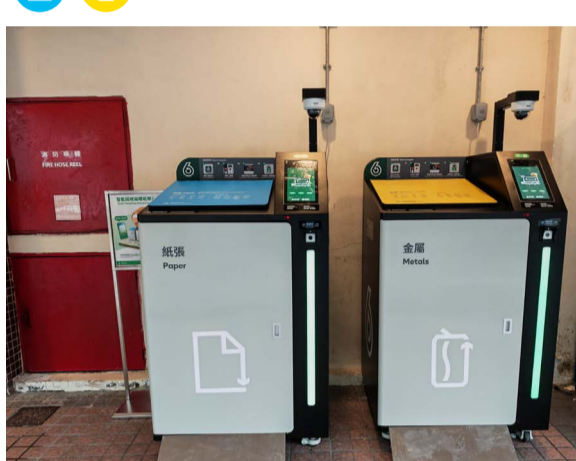

3 頌安商場一樓平台
1/F, Podium, Chung On Shopping Centre

4 置富第一城地下(近G35-G36號舖)
G/F, Fortune City One (near Shops G35-G36)

5 西沙GO PARK A座 G/F 攀石牆側
Block A, beside G/F Climbing Wall, GO PARK Sai Sha

6 顯徑商場A翼地下近107舖外行人通道
Common Corridor near Shop No.107, Wing A,
Hin Keng Shopping Centre