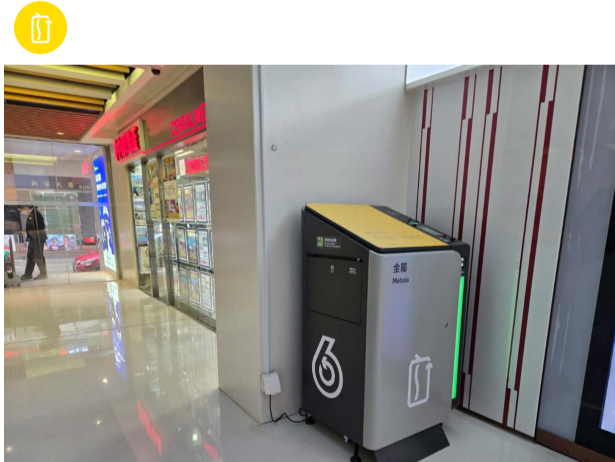

13 沙田廣場購物中心L1層(近扶手梯)
L1/F (near Escalators), Shatin Plaza

14 新翠商場2樓 (近E1扶手電梯)
2/F, Sun Chui Shopping Centre (Near Escalator no.1)

15 香港恒生大學袁炳濤校園羅許潔珊樓地下外
Outside G/F, Lo Hui Kit San Building, Hong Kong
The Hang Seng University of Hong Kong