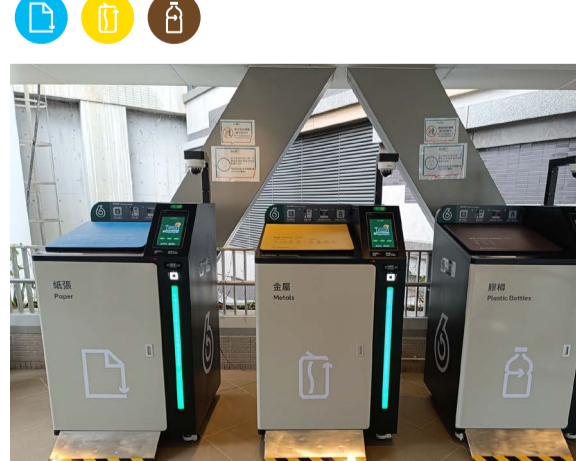

17 禾輦廣場G/F對出有蓋通道 (近載貨升降機)
Covered Walkway, G/F, Wo Che Plaza (near Cargo Lift)