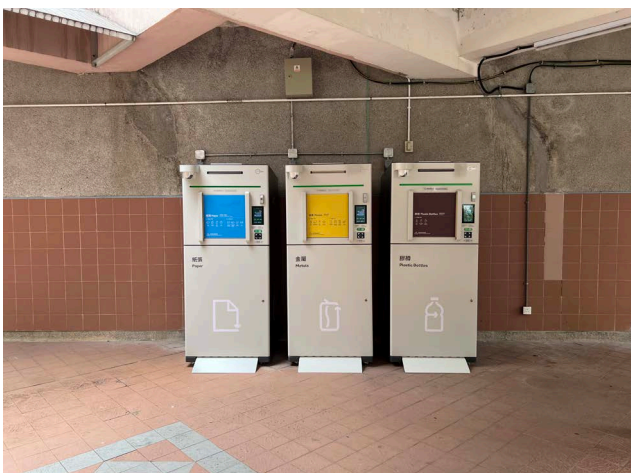

1. 6 翠屏(北)商場M2層(綜合商業大樓)
   M2 Floor, Tsui Ping North Shopping Circuit (Commercial Complex)